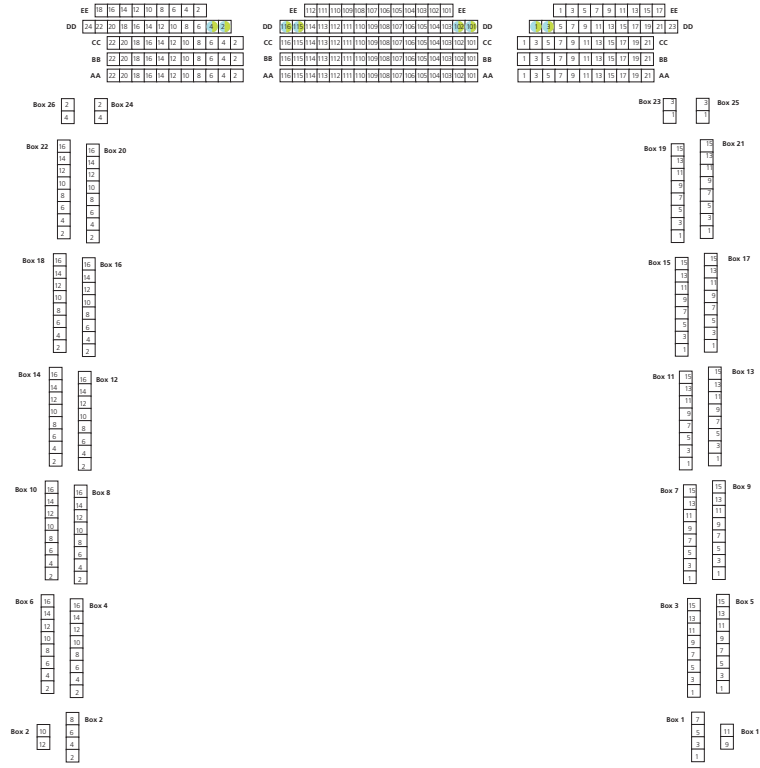

Lincoln Center for the Performing Arts
Avery Fisher Hall

Capacity: 2,738

Third Tier
 Capacity: 386

Wheelchair and Companion seating:
 DD1, DD2, DD3, DD4,
 DD101, DD102, DD115,
 & DD116

Second Tier
 Capacity: 364

Wheelchair and Companion seating:
 DD1, DD2, DD3, DD4,
 DD101, DD102, DD115,
 & DD116

First Tier
 Capacity: 348

Wheelchair and Companion seating:
 DD1, DD2, DD3, DD4, DD5,
 DD6, DD101, DD102,
 DD115, & DD116

Orchestra
 Capacity: 1640

Wheelchair and Companion seating:
 QQ1, QQ2, QQ3, QQ4,
 QQ17, QQ18, QQ19,
 & QQ20