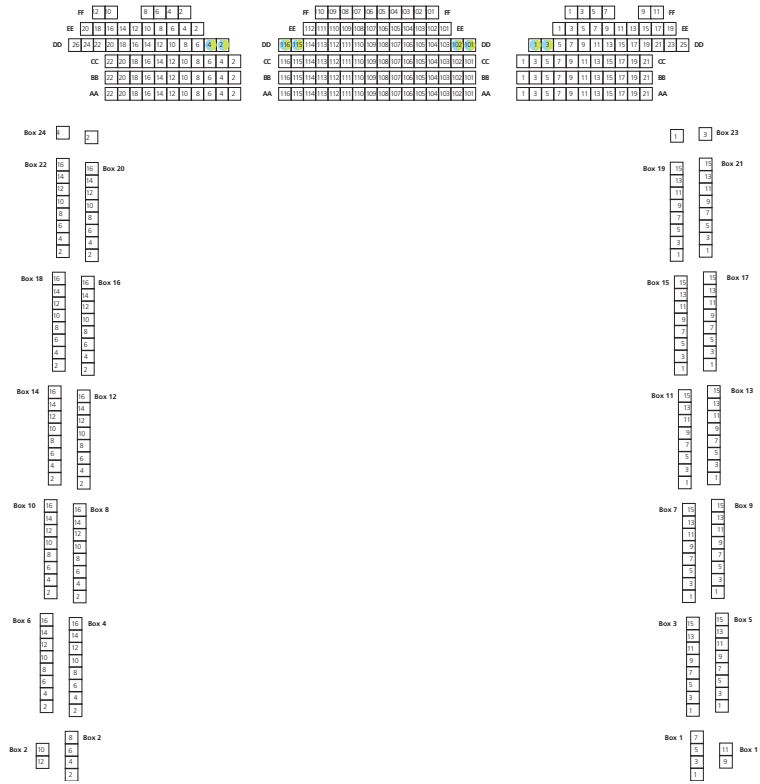

Lincoln Center for the Performing Arts
Avery Fisher Hall

Capacity: 2,738

Third Tier
 Capacity: 386

Wheelchair and Companion seating:
 DD1, DD2, DD3, DD4,
 DD101, DD102, DD115,
 & DD116

Second Tier
 Capacity: 364

Wheelchair and Companion seating:
 DD1, DD2, DD3, DD4,
 DD101, DD102, DD115,
 & DD116

First Tier
 Capacity: 348

Wheelchair and Companion seating:
 DD1, DD2, DD3, DD4, DD5,
 DD6, DD101, DD102,
 DD115, & DD116

Orchestra
 Capacity: 1640

Wheelchair and Companion seating:
 QQ1, QQ2, QQ3, QQ4,
 QQ17, QQ18, QQ19,
 & QQ20