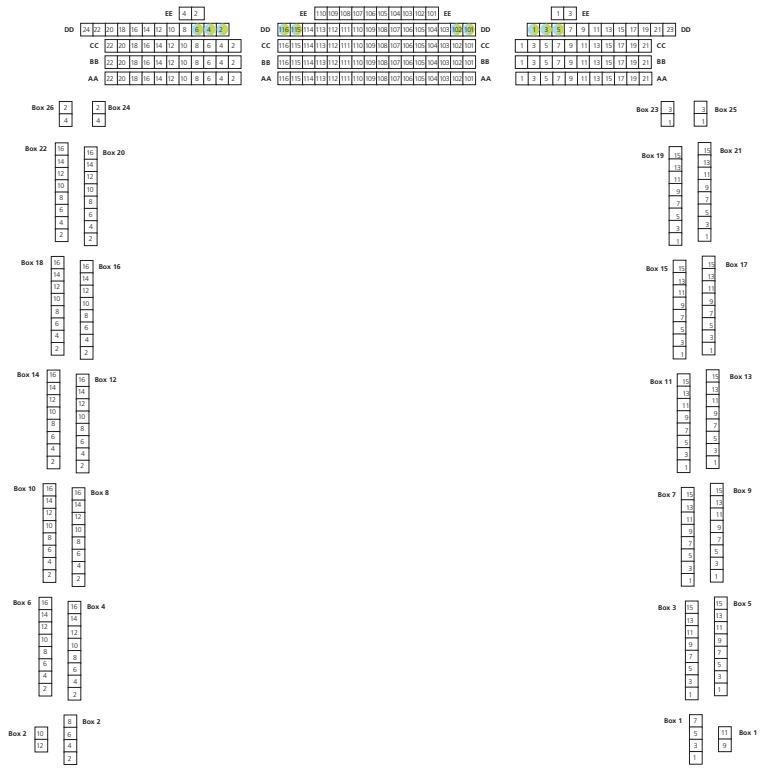

Lincoln Center for the Performing Arts
Avery Fisher Hall

Capacity: 2,738

Third Tier
 Capacity: 386

Wheelchair and Companion seating:
 DD1, DD2, DD3, DD4,
 DD101, DD102, DD115,
 & DD116

Second Tier
 Capacity: 364

Wheelchair and Companion seating:
 DD1, DD2, DD3, DD4,
 DD101, DD102, DD115,
 & DD116

First Tier
 Capacity: 348

Wheelchair and Companion seating:
 DD1, DD2, DD3, DD4, DD5,
 DD6, DD101, DD102,
 DD115, & DD116

Orchestra
 Capacity: 1640

Wheelchair and Companion seating:
 QQ1, QQ2, QQ3, QQ4,
 QQ17, QQ18, QQ19,
 & QQ20